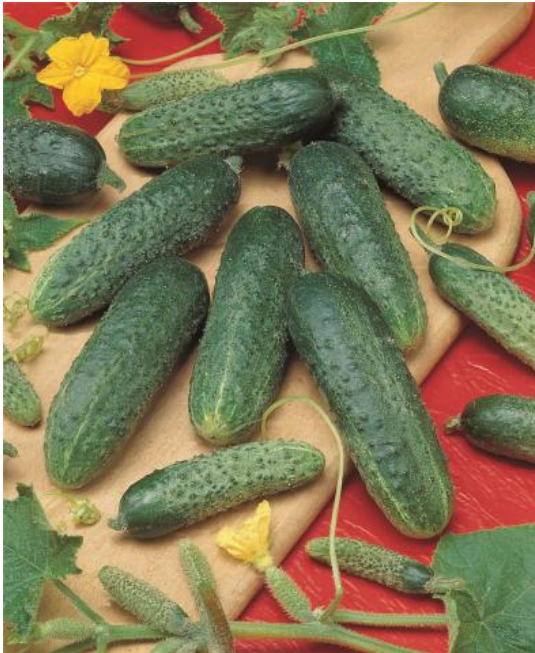

## ASTERIX GHERKIN

Predominantly female flowering hybrid with dark green, spined fruits. Length to diameter ratio 2,8 : 1. Mid early variety. A strong grower with excellent drought tolerance. Resistant to Cladosporium (scab) and strong against CMV and powdery mildew. Asterix F1 is not susceptible to downy mildew. Suitable for salting. Fruits are bitter free and have a good texture.

Type Crop INT : Predom. female flowering

Varieties perform differently under different climatic conditions, and are usually only suitable for specific markets. For more elaborate information about this variety in a specific market, visit the assortments on our country websites, via [www.bejo.com/countries](http://www.bejo.com/countries). Our local crop specialists are happy to give additional tailor-made advise.