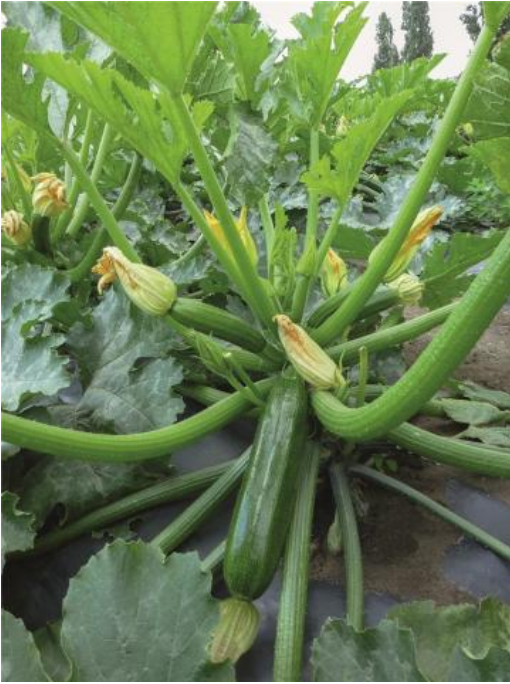

SANABRIA ZUCCHINI

Sanabria produces dark, wellshaped, cylindrical fruits. Fast growing and productive. Ideal for spring (mild conditions). An early variety with an open habit, producing medium green, long cylindrical fruits.

Type Crop INT : Green

Shape Product INT : cylindrical

Varieties perform differently under different climatic conditions, and are usually only suitable for specific markets. For more elaborate information about this variety in a specific market, visit the assortments on our country websites, via www.bejo.com/countries. Our local crop specialists are happy to give additional tailor-made advise.