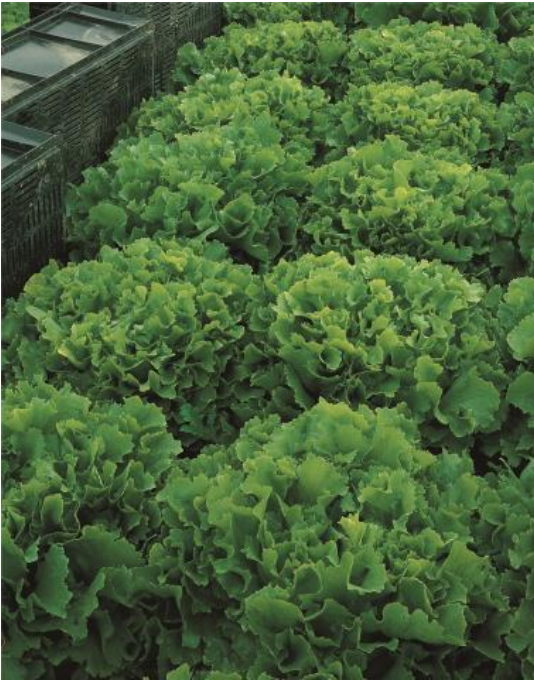

GÉANTE MARAÎCHÈRE - BOSSA

ENDIVE

Productive variety for earliest crop and second crop. Upright outer leaves.

Varieties perform differently under different climatic conditions, and are usually only suitable for specific markets. For more elaborate information about this variety in a specific market, visit the assortments on our country websites, via www.bejo.com/countries. Our local crop specialists are happy to give additional tailor-made advise.