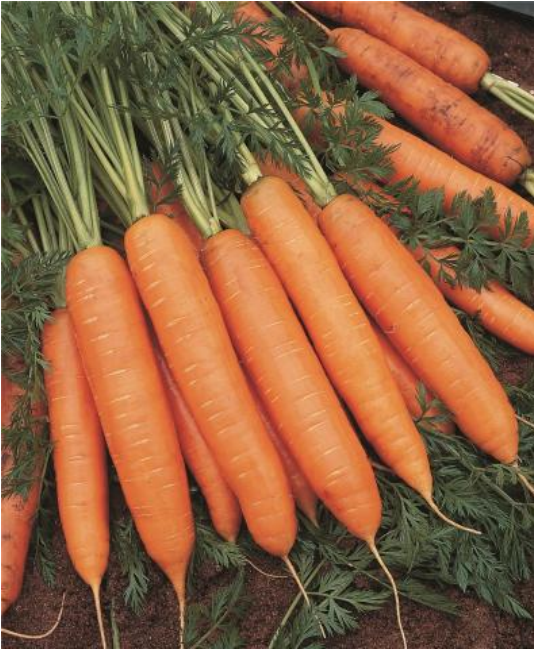

## BANGOR CARROT

Highly productive Berlicumer-type. Strong against break and nice cylindrical shape. For fresh consumption and industry.

Growing Days Sowing INT : 110

---

- Varieties perform differently under different climatic conditions, and are usually only suitable for specific markets. For more elaborate information about this variety in a specific market, visit the assortments on our country websites, via [www.bejo.com/countries](http://www.bejo.com/countries). Our local crop specialists are happy to give additional tailor-made advise.