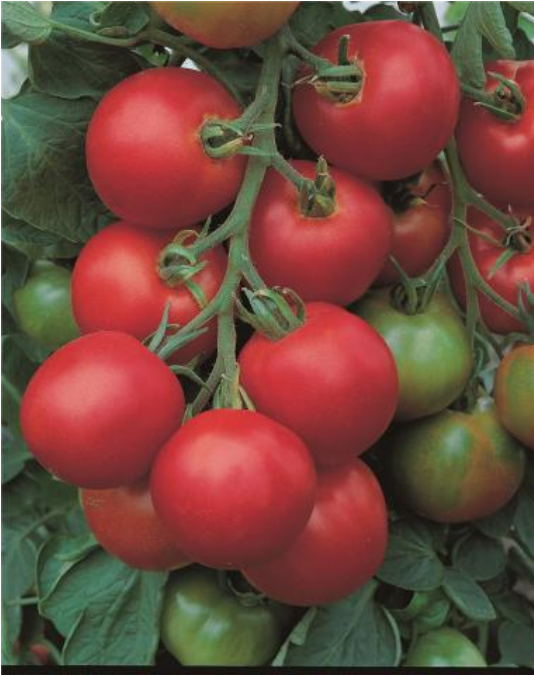

TOLSTOI TOMATO

Mid early fresh market type. The fruit is round blocky/globe shaped with an average fruit weight of 110 grams. Only suitable for outdoor cultivation and plastic tunnel. Strong, healthy grower. Also suitable for harvesting red in clusters.

Type Crop INT : Indeterminated

Varieties perform differently under different climatic conditions, and are usually only suitable for specific markets. For more elaborate information about this variety in a specific market, visit the assortments on our country websites, via www.bejo.com/countries. Our local crop specialists are happy to give additional tailor-made advise.